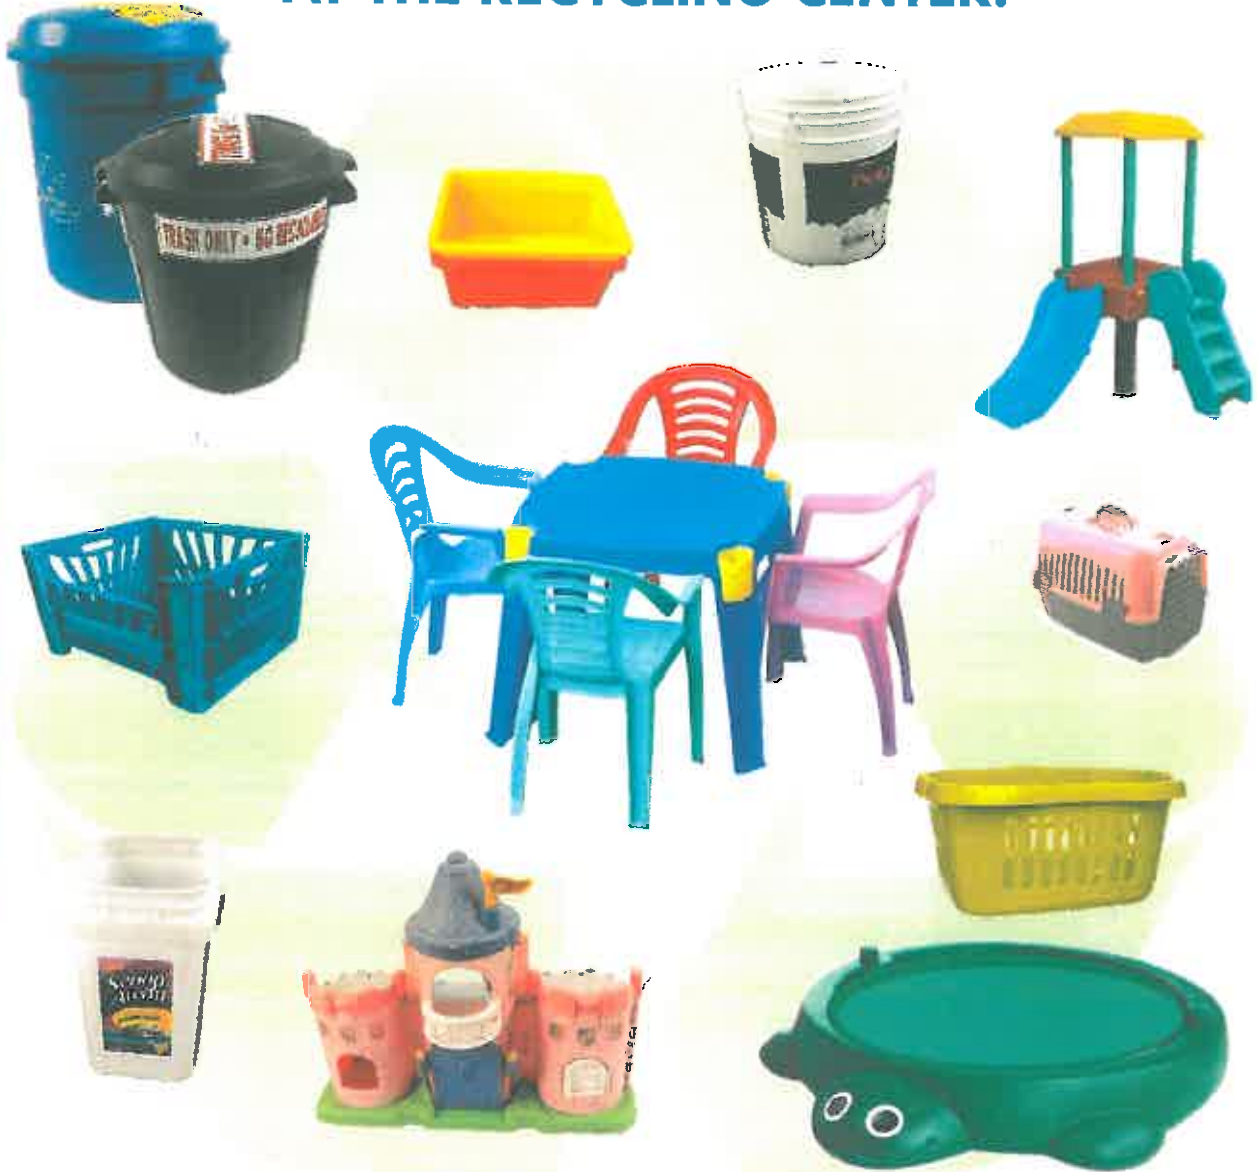

MORRIS COUNTY MUNICIPAL UTILITIES AUTHORITY

LARGE RIGID PLASTICS ARE ACCEPTED ONLY AT THE RECYCLING CENTER.

Rigid Plastics Recycling for Large Items

- Large toys • Laundry baskets
- Soda and milk crates • Plastic pet carriers
- Kitty litter buckets • Plastic storage containers
- Garbage and recycling containers
- Empty and dry plastic paint cans
- Plastic outdoor furniture without PVC pipes
- 5-gallon buckets - *remove metal handles*
- No other types of plastic