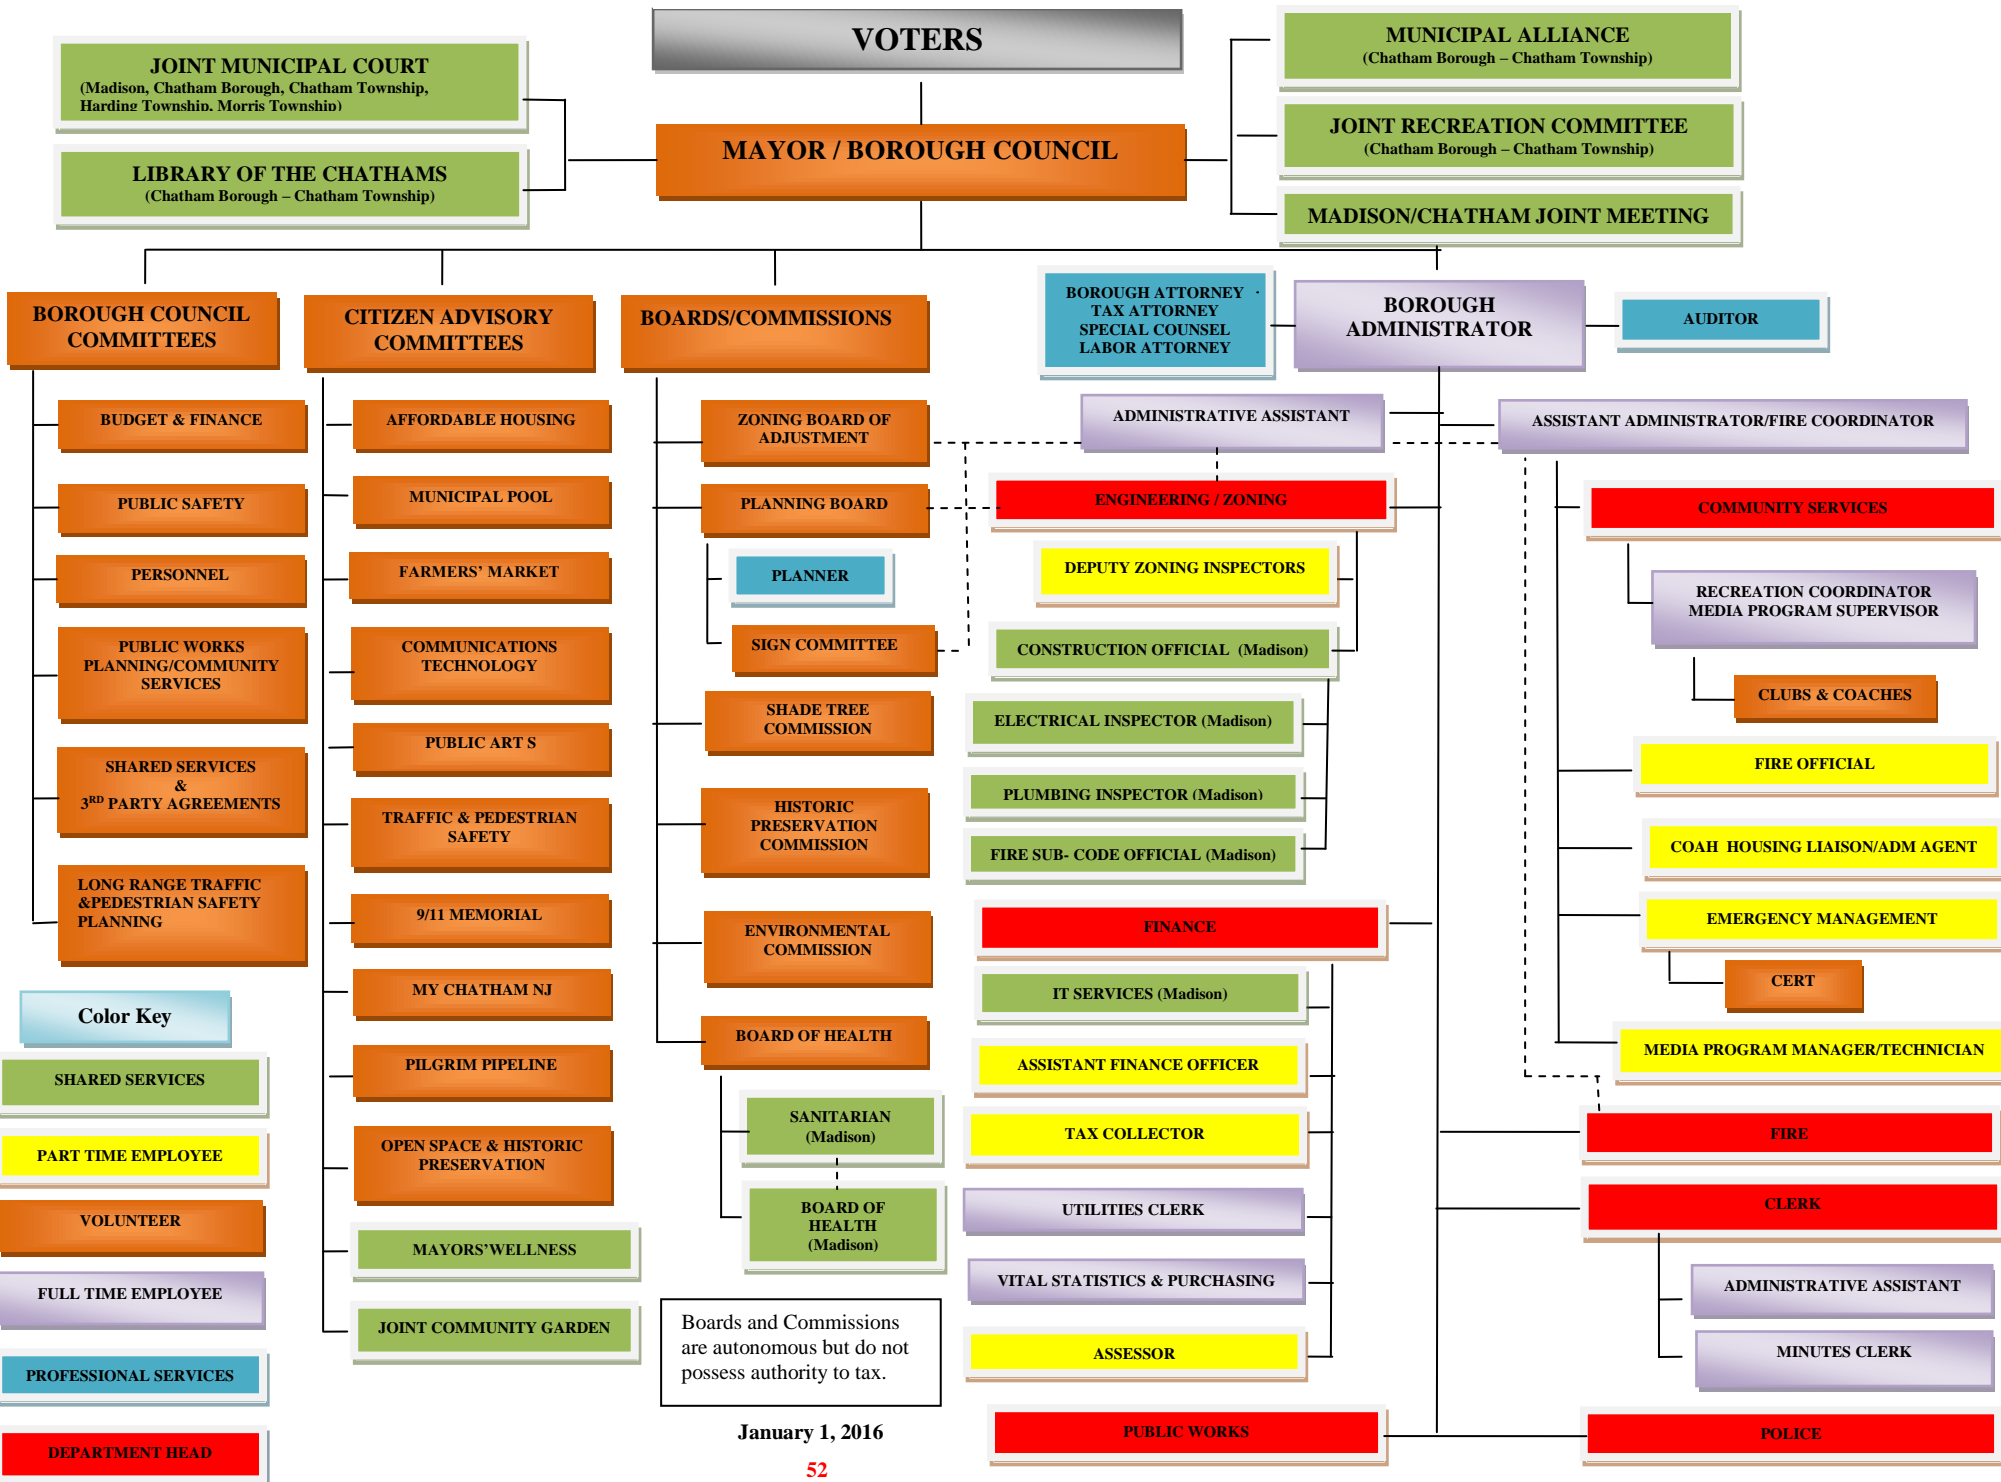

# BOROUGH OF CHATHAM TABLE OF ORGANIZATION

January 1, 2016